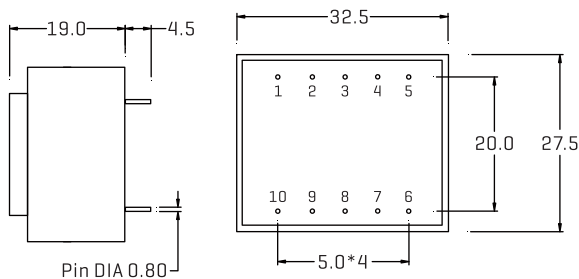

1.4W EI30/8 FAPE3008 SERIES

FEATURES

Potted Under Vacuum
Two compartments bobbins
Self-extinguishing plastics UL94V-0
Degree of protection IP67
Weight: 0.06kg
Temperature class to 70 °C/B

COMMON APPLICATIONS

Medical equipments
Industrial equipments
Industrial controls
Test equipments
Industrial computers
Avionics & telecom

PHYSICAL CHARACTERISTICS

ALL DIMENSIONS IN MM