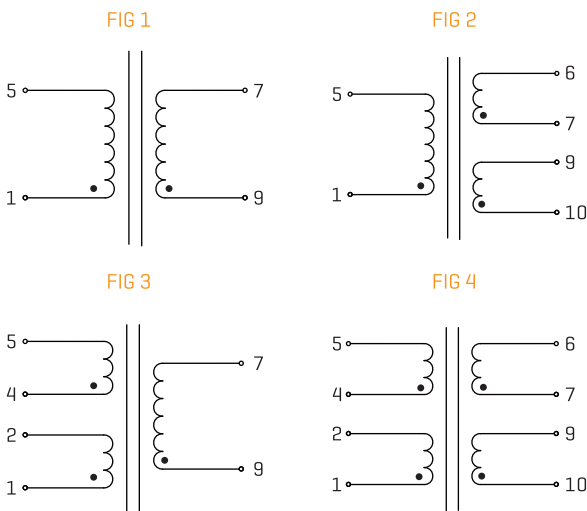

TECHNICAL INFORMATION